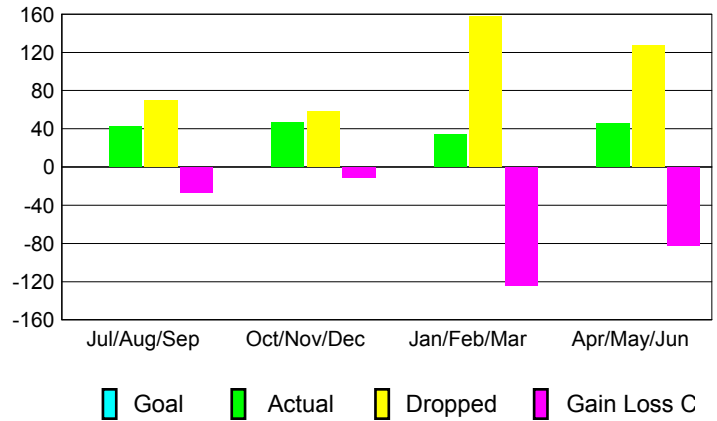

GMT: **ED LECIUS**

Location: **NEW YORK**

GMT CA: **1**

**CLUBS**

Month	New Club Goal	Actual New Clubs	Actual Dropped Clubs	Gain/Loss of Clubs
<b>2012-2013</b>				
Jul/Aug/Sep	0	0	0	0
Oct/Nov/Dec	0	0	0	0
Jan/Feb/Mar	0	0	4	-4
Apr/May/Jun	0	0	3	-3
<b>Totals</b>	<b>0</b>	<b>0</b>	<b>7</b>	<b>-7</b>

**Club Results 2012-2013**  
Goal, New, Dropped, Gain/Loss

**YTD Status Quo Clubs 2012-2013**  
Status Quo Clubs Compared to Status Quo Members

**Club Gain/Loss 2012-2013**

**MEMBERSHIP**

Month	Net Memb Goal	Actual New Memb	Actual Dropped Memb	Gain/Loss of Memb
<b>2012-2013</b>				
Jul/Aug/Sep	0	42	69	-27
Oct/Nov/Dec	0	47	58	-11
Jan/Feb/Mar	0	34	158	-124
Apr/May/Jun	0	45	127	-82
<b>Totals</b>	<b>0</b>	<b>168</b>	<b>412</b>	<b>-244</b>

**Membership Results 2012-2013**  
Goal, New, Dropped, Gain/Loss

**Gender Comparison 2012-2013**

**Membership Gain/Loss 2012-2013**