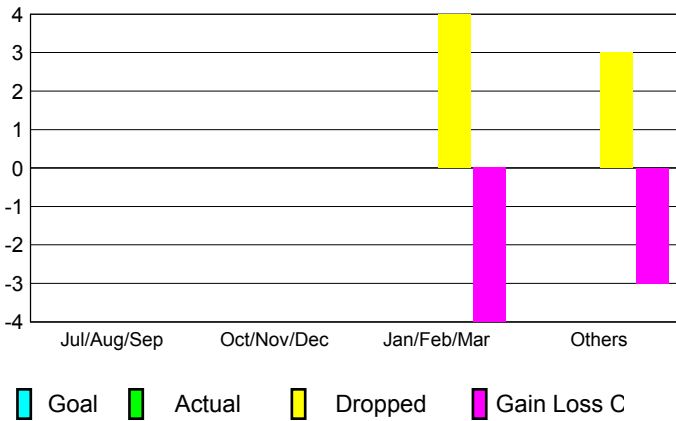

GMT: **ED LECIUS**

Location: **NEW YORK**

GMT CA: **1**

**CLUBS**

Month	New Club Goal	Actual New Clubs	Actual Dropped Clubs	Gain/Loss of Clubs
<b>2012-2013</b>				
Jul/Aug/Sep	0	0	0	0
Oct/Nov/Dec	0	0	0	0
Jan/Feb/Mar	0	0	4	-4
Apr/May/Jun	0	0	3	-3
<b>Totals</b>	<b>0</b>	<b>0</b>	<b>7</b>	<b>-7</b>

**Club Results 2012-2013**  
Goal, New, Dropped, Gain/Loss

**YTD Status Quo Clubs 2012-2013**  
Status Quo Clubs Compared to Status Quo Members

**Club Gain/Loss 2012-2013**

**MEMBERSHIP**

Month	Net Memb Goal	Actual New Memb	Actual Dropped Memb	Gain/Loss of Memb
<b>2012-2013</b>				
Jul/Aug/Sep	0	42	69	-27
Oct/Nov/Dec	0	47	58	-11
Jan/Feb/Mar	0	34	158	-124
Apr/May/Jun	0	45	127	-82
<b>Totals</b>	<b>0</b>	<b>168</b>	<b>412</b>	<b>-244</b>