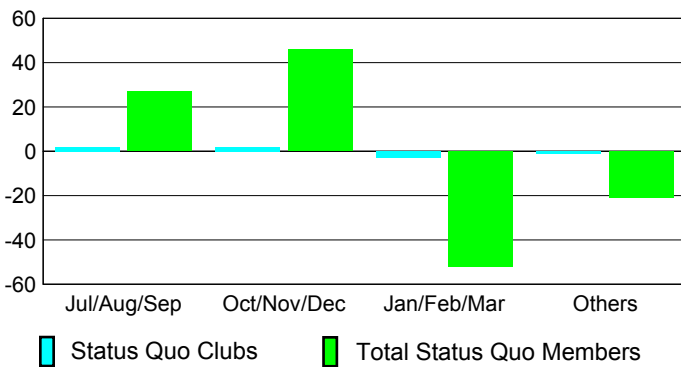

GMT: **ED LECIUS**

Location: **NEW YORK**

GMT CA: **1**

**CLUBS**

Month	New Club Goal	Actual New Clubs	Actual Dropped Clubs	Gain/Loss of Clubs
<b>2012-2013</b>				
Jul/Aug/Sep	0	0	0	0
Oct/Nov/Dec	0	0	0	0
Jan/Feb/Mar	0	0	4	-4
Apr/May/Jun	0	0	3	-3
<b>Totals</b>	<b>0</b>	<b>0</b>	<b>7</b>	<b>-7</b>

**Club Results 2012-2013**  
Goal, New, Dropped, Gain/Loss

**YTD Status Quo Clubs 2012-2013**  
Status Quo Clubs Compared to Status Quo Members

**Club Gain/Loss 2012-2013**

**MEMBERSHIP**

Month	Net Memb Goal	Actual New Memb	Actual Dropped Memb	Gain/Loss of Memb
<b>2012-2013</b>				
Jul/Aug/Sep	0	42	69	-27
Oct/Nov/Dec	0	47	58	-11
Jan/Feb/Mar	0	34	158	-124
Apr/May/Jun	0	45	127	-82
<b>Totals</b>	<b>0</b>	<b>168</b>	<b>412</b>	<b>-244</b>